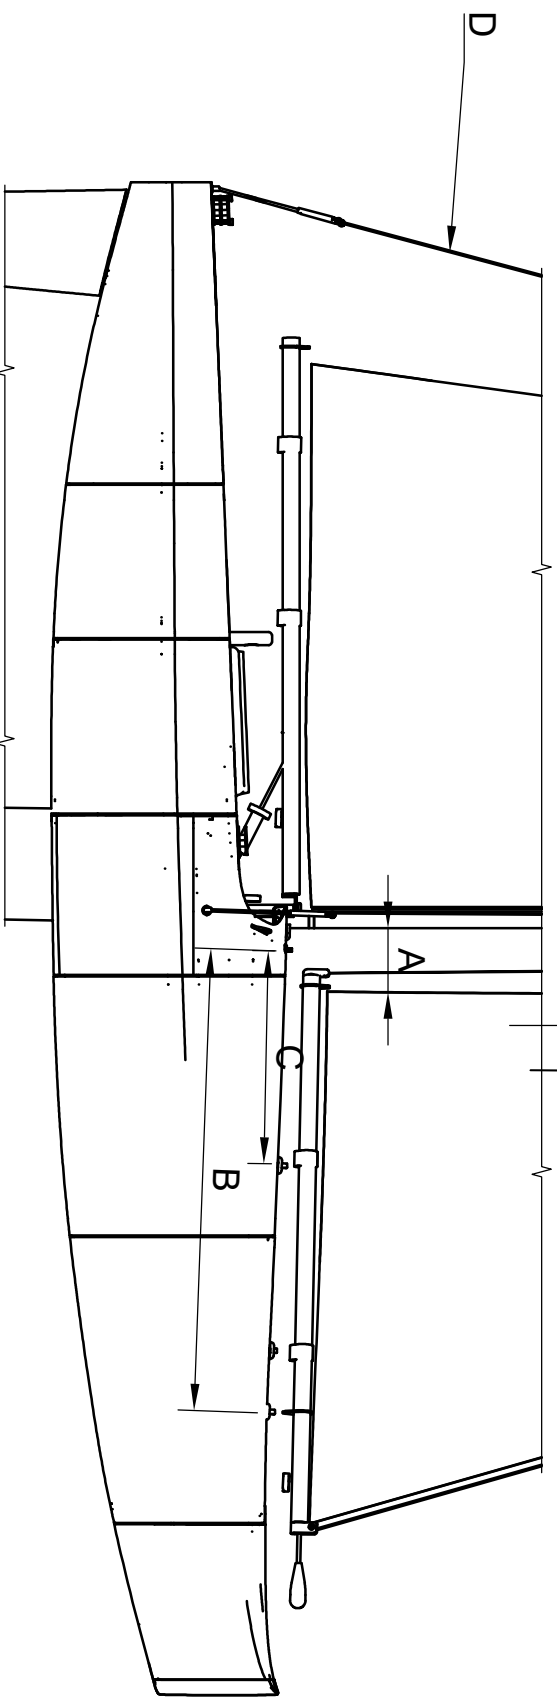

### Rig hull fittings

	A Rig	B rig	C Rig
A	Jib leach from mast 30mm	30mm	30mm
B	Jib swival deck eye from wheel 315mm	290mm	260mm
C	Jib sheet deck eye from wheel 110mm	90mm	35mm
D	Mast Rake 1510mm	1185mm	940mm