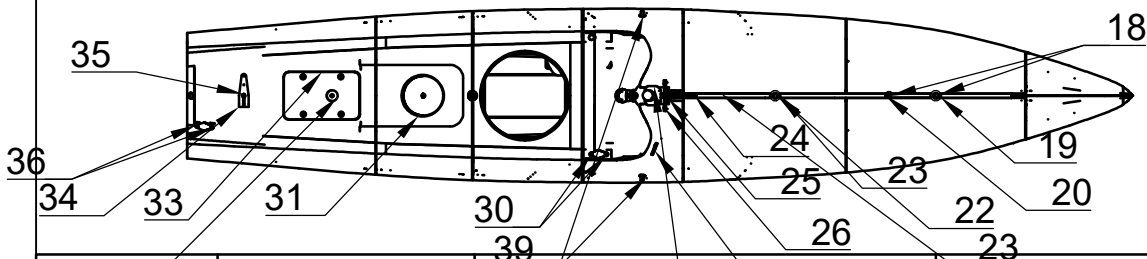

D6 kitset Parts List

NUMBER	R	NAME	SUPLIER	PART NUMBER
19	K	JIB SWIVEL WASHER	ndyachts.com	19
20	K	SLIDE	ndyachts.com	20
21	K	JIB SHHET EYE	radioyachtsuppliesnz.co.nz	35-025
22	K	WASHER	ndyachts.com	22
23	K	DECK TRACK	radiosailingshop.com.au	DT 01
24	K	RAM BOLT	ndyachts.com	csk 4mmx40mm
25	K	GATE WHEEL	ndyachts.com	25
26	K	CHOCK	ndyachts.com	26
27	K	JIB SHEET FAIRLEAD	ndyachts.com	27
28	K	MAST RAM	ndyachts.com	28
29	K	CHAINPLATE	radiosailingsuppliesnz.co.nz	35-020
30	K	SINGLE BLOCK BOLTS + + NUTS	ndyachts.com	rh 2mmx20mm
31		WINCH DRUM	radiosailingsuppliesnz.co.nz	RGM42STL
32	K	RUDDER SERVO ARM	ndyachts.com	32
33	K	RUDDER SERVO PLATE	ndyachts.com	33
34		TILLER ARM	radiosailingsuppliesnz.co.nz	68 c4
35	K	RUDDER SHAFT	ndyachts.com	35
36		DOUBLE BLOCK BOLTS + NUTS	ndyachts .com	rh2mmx20mm

Dep 32	Technical reference	Created by Neil Deverell 20/3/22	Approved by N Deverell
		Document type	Document status
		Title D6 kitset	DWG No. 2
		Rev.	Date of issue 17/7/22
		Sheet 2/5	