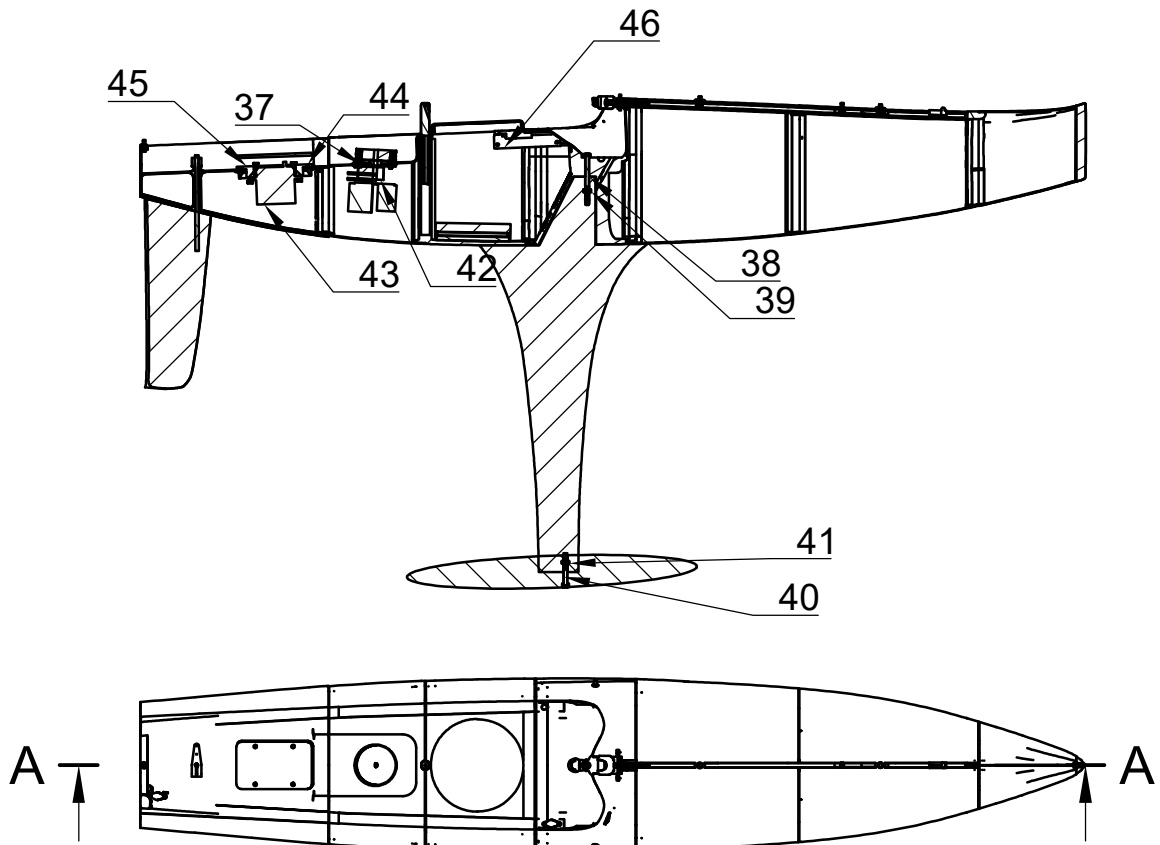

PARTS LIST

NUMBER	NAME	SUPLIER	MATERIAL
37	K WINCH MOUNTING	ndyachts.com	csk3mmx20mm
38	K KEEL BOLT	ndyachts.com	soc 4mm x 40mm
39	K KEEL BOLT NUT	ndyachts.com	4mm nut
40	K BULB BOLT	ndyachts.com	soc 4mmx40mm
41	K BULB NUT	ndyachts.com	4mm nut
42	WINCH	radioyachtsupplies.co.nz	285EF
43	RUDDER SERVO	rchobbies.co.nz	savoxsw0230mg
44	K SEAL		2mm o ring
45	K RECEIVER TRAY	ndyachts.co.nz	45
46	K MAST HEAL FITTING	ndyachts.co.nz	46

Dept.	Technical reference	Created by Neil Deverell 07/03/2022	Approved by	
		Document type	Document status	
		Title D6 KITSET	DWG No. 3	
		Rev.	Date of issue 17/7/22	Sheet 3/5