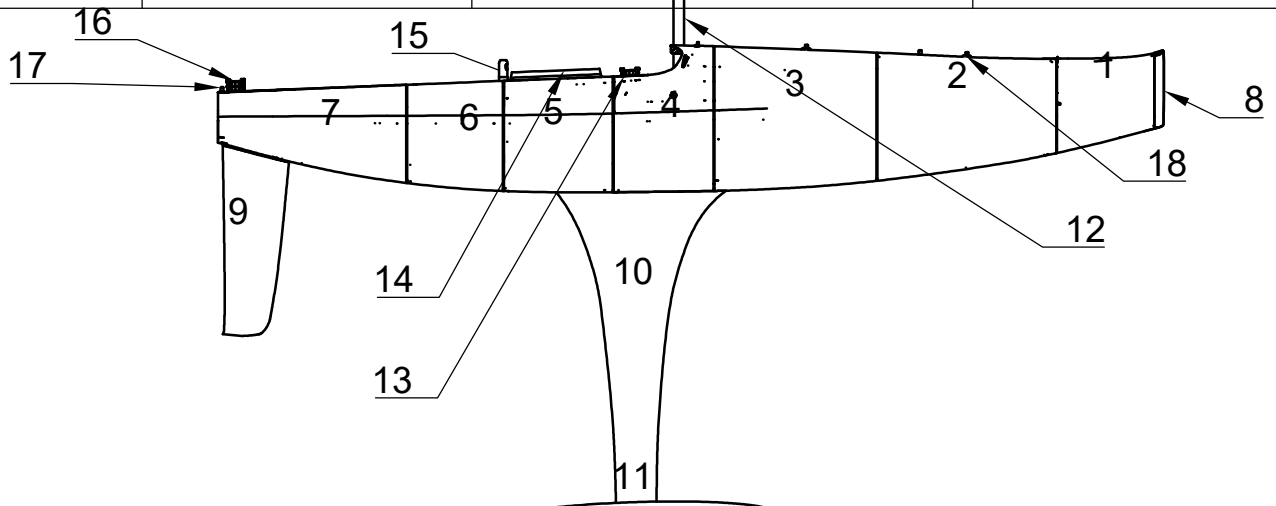

## D6 Kitset PARTS LIST

NUMBER	NAME	SUPLIER	PART NUMBER
1	K SECTION ONE	ndyachts.com	1
2	K SECTION TWO	ndyachts.com	2
3	K SECTION THREE	ndyachts.com	3
4	K SECTION FOUR	ndyachts.com	4
5	K SECTION FIVE	ndyachts.com	5
6	K SECTION SIX	ndyachts.com	6
7	K SECTION SEVIN	ndyachts.com	7
8	BOW RUBBER	ndyachts.com	8
9	K RUDDER	ndyachts.com	9
10	K FIN	ndyachts.com	10
11	K BULB	radioyachtsuppliesnz.co.nz	One metre Bulb
12	MAST	radioyachtsuppliesnz.co.nz	11mm7075 alloy
13	SINGLE BLOCK	radioyachtsuppliesnz.co.nz	DMB-1
14	K HATCH LID	ndyachts.com	14
15	K MAIN POST	ndyachts.com	15
16	DOUBLE BLOCK	radioyachtsuppliesnz.co.nz	DMB-2
17	K AFT CHAIN PLATE	radioyachtsuppliesnz.co.nz	35-020
18	K JIB SWIVAL EYE	radioyachtsuppliesnz.co.nz	35-025

Dept.	Technical reference	Created by <b>Neil Deverell</b>	Approved by <b>N Deverell</b>	
		Document type	Document status	
		Title <b>D6 kitset</b>	DWG No. <b>1</b>	
			Rev.	Date of issue <b>17/7/22</b>
				Sheet <b>1/5</b>