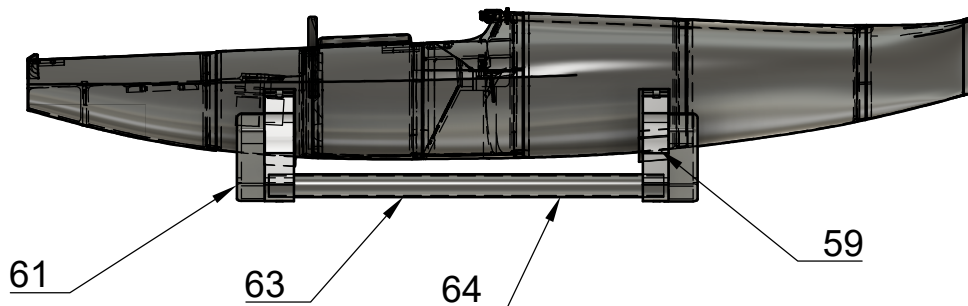

Parts List

NUMBER		NAME	SUPPLIER	PART NUMBER
53	K	FILLER POWDER	adhesivetechnologies.co.nz	411
54	K	GLUE POWDER	adhesivetechnologies.co.nz	403
55		EPOXY RESIN	adhesivetechnologies.co.nz	105
56		LAMINATING RESIN	adhesivetechnologies.co.nz	adr240
57	K	75 GSM GLASS CLOTH	nzfg.co.nz	57
58	K	PEAL PLY	adhesivetechnologies.co.nz	58
59	K	FWD CRADLE	ndyachts.com	59
60	K	FWD CRADLE FOAM	warehouse	camping
61	K	AFT CRADLE	ndyachts.com	61
62	K	AFT CRADLE FOAM	bunnings ss rod hanging	62
63		CRADLE HANDLE	bunnings ss rod hanging	2662029 203.5
64		CRADLE SUPPORT	bunnings ss rod hanging	2662029 203.5

Dept.	Technical reference	Created by Neil Deverell 17/07/2022	Approved by	
		Document type	Document status	
		Title D6 Kitset	DWG No. 5	
		Rev.	Date of issue 17/7/22	Sheet 5/5