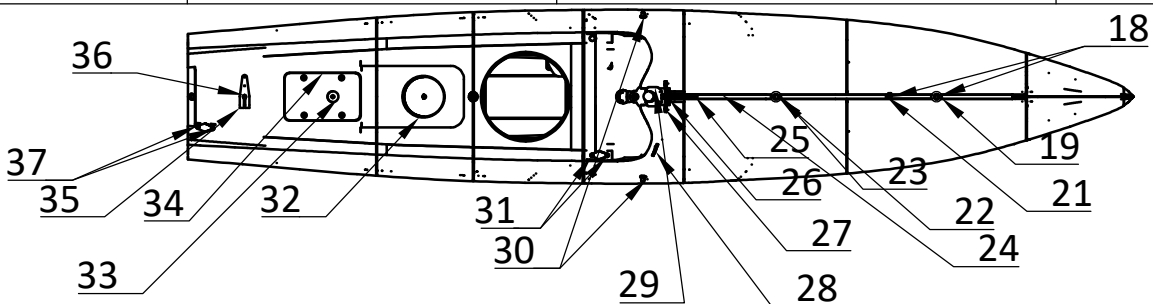

D6 kitset Parts List

NUMBER	NAME	SUPLIER	PART NUMBER
18	K JIB SWIVEL	radioyachtsuppliesnz.co.nz	35-025
19	K JIB SWIVEL WASHER	ndyachts.com	19
21	K SLIDE	ndyachts.com	21
22	K JIB SHHET EYE	radioyachtsuppliesnz.co.nz	35-025
23	K WASHER	ndyachts.com	21
24	K DECK TRACK	radiosailingshop.com.au	DT 01
25	K RAM BOLT	ndyachts.com	csk 4mmx40mm
26	K GATE WHEEL	ndyachts.com	26
27	K CHOCK	ndyachts.com	27
28	K JIB SHEET FAIRLEAD	ndyachts.com	28
29	K MAST RAM	ndyachts.com	29
30	K CHAINPLATE	radiosailingsuppliesnz.co.nz	35-020
31	K SINGLE BLOCK BOLTS	ndyachts.com	rh 2mmx20mm
32	WINCH DRUM	radiosailingsuppliesnz.co.nz	RGM42STL
33	K RUDDER SERVO ARM	ndyachts.com	33
34	K RUDDER SERVO PLATE	ndyachts.com	34
35	TILLER ARM	ndyachts.com	35
36	K RUDDER SHAFT	ndyachts.com	36
37	DOUBLE BLOCK BOLTS	ndyachts .com	rh2mmx20mm

Dept.	Technical reference	Created by Neil Deverell	20/3/22	Approved by N Deverell
		Document type	Document status	
		Title D6 kitset	DWG No. 2	
		Rev.	Date of issue 20/3/22	Sheet 2/1