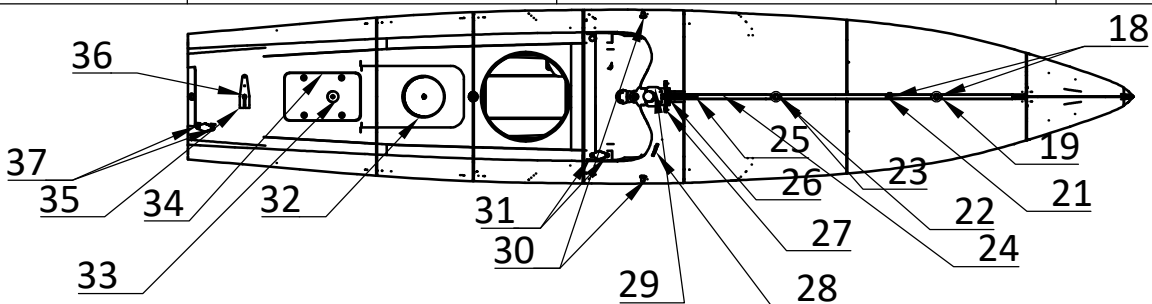

D6 kitset Parts List

NUMBER	NAME	SUPLIER	PART NUMBER
18	JIB SWIVEL	radioyachtsuppliesnz.co.nz	35-025
19	JIB SWIVEL WASHER	ndyachts.com	19
21	SLIDE	ndyachts.com	21
22	JIB SHHET EYE	radioyachtsuppliesnz.co.nz	35-025
23	WASHER	ndyachts.com	21
24	DECK TRACK	radiosailingshop.com.au	DT 01
25	RAM BOLT	ndyachts.com	csk 4mmx40mm
26	GATE WHEEL	ndyachts.com	26
27	CHOCK	ndyachts.com	27
28	JIB SHEET FAIRLEAD	ndyachts.com	28
29	MAST RAM	ndyachts.com	29
30	CHAINPLATE	radiosailingsuppliesnz.co.nz	35-020
31	SINGLE BLOCK BOLTS	ndyachts.com	rh 2mmx20mm
32	WINCH DRUM	radiosailingsuppliesnz.co.nz	RGM42STL
33	RUDDER SERVO ARM	ndyachts.com	33
34	RUDDER SERVO PLATE	ndyachts.com	34
35	TILLER ARM	ndyachts.com	35
36	RUDDER SHAFT	ndyachts.com	36
37	DOUBLE BLOCK BOLTS	ndyachts .com	rh2mmx20mm

Dept.	Technical reference	Created by Neil Deverell	20/3/22	Approved by N Deverell	
		Document type	Document status		
		Title D6 kitset	DWG No. 2		
		Rev.	Date of issue 20/3/22	Sheet 2/1	