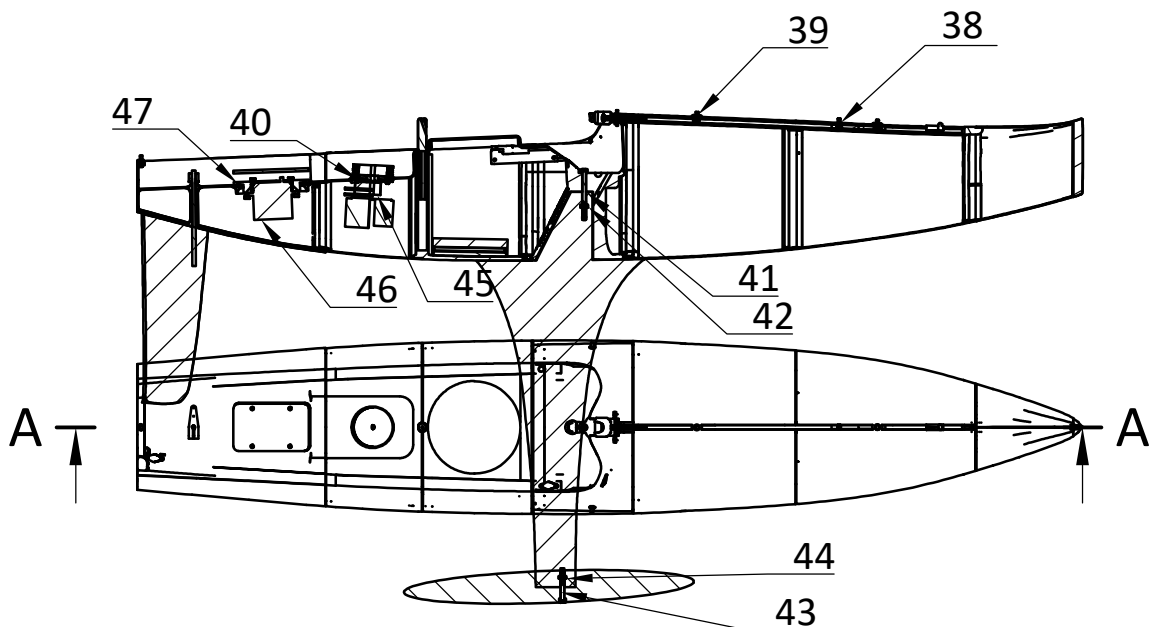

## PARTS LIST

NUMBER	NAME	SUPPLIER	PART NUMBER
38	JIB SWIVAL	radioyachtsuppliesnz.co.nz	35-025
39	JIB SHEET EYE	radioyachtsuppliesnz.co.nz	35-025
40	Winch mounting	ndyachts.com	csk 3mmx5mm
41	KEEL BOLT	ndyachts.com	soc 4mmx40mm
42	KEEL BOLT NUT	ndyachts.com	4mm nut
43	BULB BOLT	ndyachts.com	soc 4mmx40mm
44	BULB NUT	ndyachts.com	4mm nut
45	WINCH	radioyachtsuppliesnz.co.nz	285EF
46	RUDDER SERVO	rchobbies.co.nz	savoxsw0230mg
47	SEAL		2mm O Ring
48	RECEIVER TRAY	ndyachts.com	48

Dept.	Technical reference	Created by <b>Neil Deverell 20/03/2022</b>	Approved by <b>Neil Deverell</b>	
		Document type	Document status	
		Title <b>D6 KITSET</b>	DWG No. <b>3</b>	
		Rev.	Date of issue	Sheet <b>3/4</b>