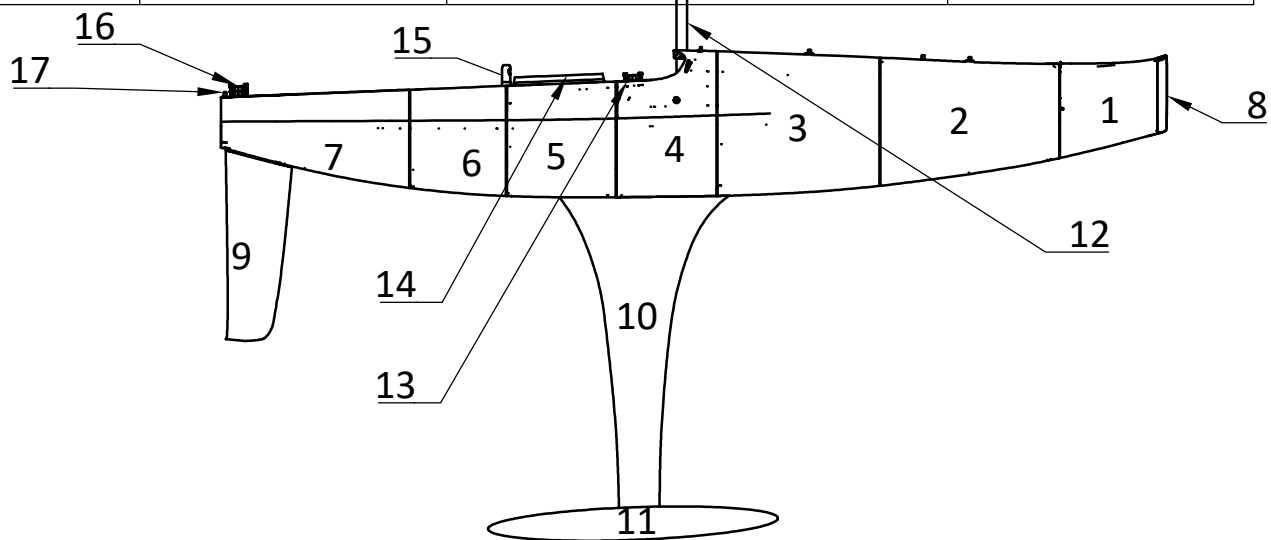

D6 Kitset PARTS LIST

NUMBER	NAME	SUPLIER	Part Number
1	SETION ONE	ndyachts.com	1
2	SECTION TWO	ndyachts.com	2
3	SECTION THREE	ndyachts.com	3
4	SECTION FOUR	ndyachts.com	4
5	SECTION FIVE	ndyachts.com	5
6	SECTION SIX	ndyachts.com	6
7	SECTION SEVIN	ndyachts.com	7
8	BOW RUBBER	ndyachts.com	8
9	RUDDER	ndyachts.com	9
10	FIN	ndyachts.com	10
11	BULB	radioyachtsuppliesnz.co.nz	One metre Bulb
12	MAST	radioyachtsuppliesnz.co.nz	11mm7075 alloy
13	SINGLE BLOCK	radioyachtsuppliesnz.co.nz	DMB-1
14	HATCH LID	ndyachts.com	14
15	MAST POST	ndyachts.com	15
16	DOUBLE BLOCK	radioyachtsuppliesnz.co.nz	DMB-2
17	AFT CHAIN PLATE	radioyachtsuppliesnz.co.nz	35-020