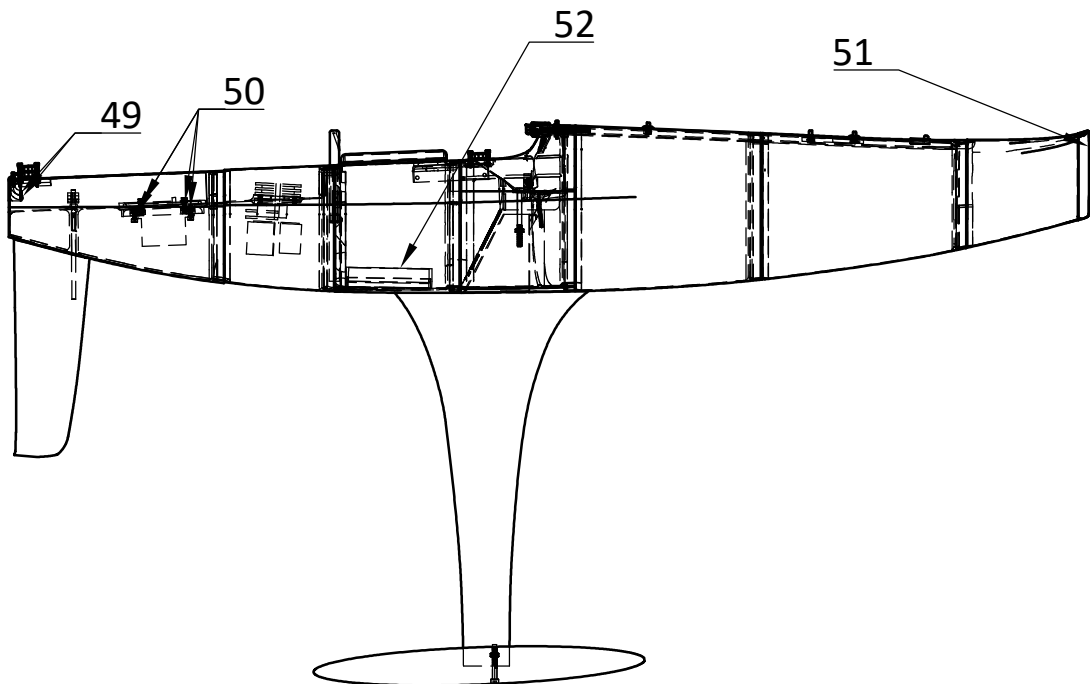

PARTS LIST

NUMBER	NAME	SUPPLIER	PART NUMBER
49	WINCH LINE TUBE	printime.co.nz	PTFE tube 2mmOD
50	receiver bolts	ndyachts.com	csk ms3mmx100mm
51	BOW RUBBER MOLD	ndyachts.com	51
52	WATERPROOF BATTERY CASE	ndyachts.com	52

Dept.	Technical reference	Created by Neil Deverell 20/03/2022	Approved by Neil Deverell	
		Document type	Document status	
		Title D6 KITSET	DWG No. 4	
		Rev.	Date of issue 20/3/22	Sheet 4/4